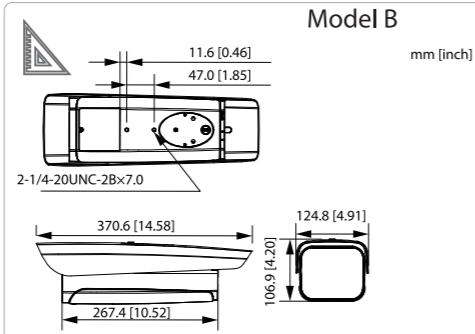

# Access ANPR Camera (No Bracket)

Installation Guide

V1.0.0

**2**

**A****B****3****4**