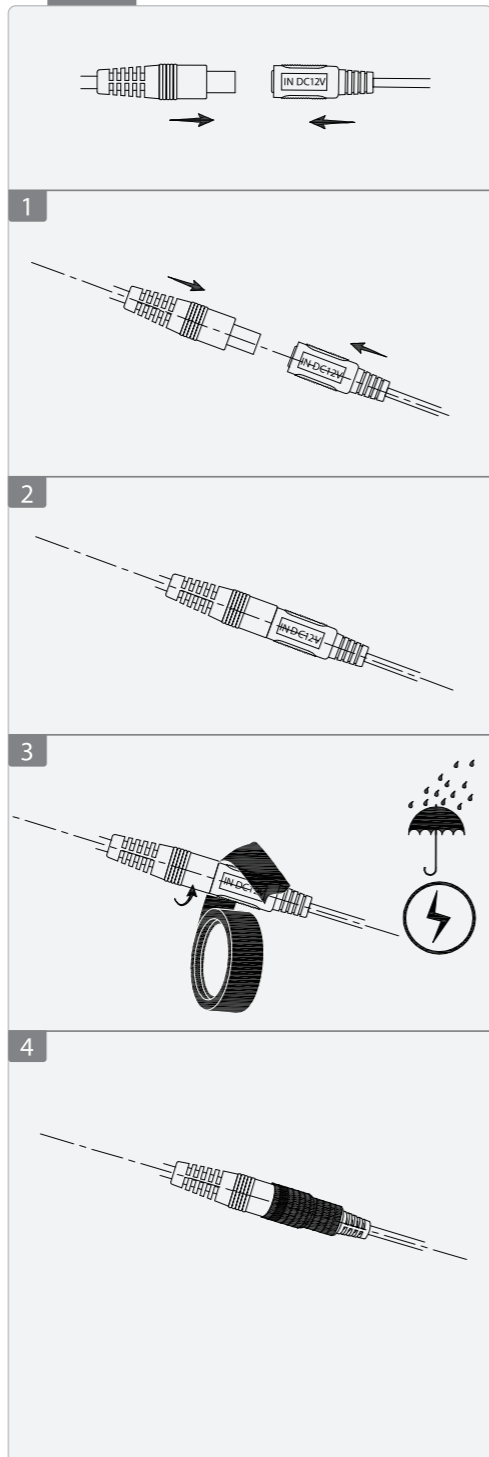

# Access ANPR Camera (No Bracket)

Installation Guide

V1.0.0

**2**

**A****B****3****4**