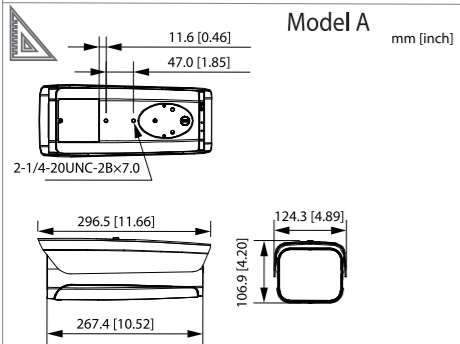

# Access ANPR Camera (No Bracket)

Installation Guide

V1.0.0

**2**

**A****B****3****4**